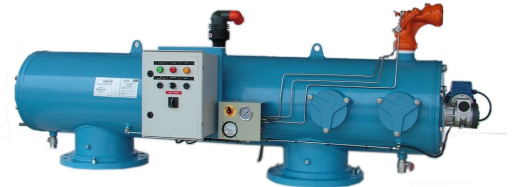

New Model	Inlet / Outlet	Body Diameter	Old Model	Underflow chamber Volume (liter)
	inch	inch		
RC90307	3/4"	3	50307	2
RC90410	1"	4	50410	2
RC90615	1½"	6	50615	10
RC90820	2"	8	50820	10
RC90830	3"	8	50830	10
RC91243	4" in/3" out	12	51243	60
RC91640	4"	16	51640	120
RC92060	6"	20	52060	220
RC92460	6"	24	52460	220
RC93080	8"	30	53080	320

Series RT0/RT1 (old SERIES 5900/5910)

ODIS Rapid Clarifier – Underflow Chamber

New Model	Volume (liter)	Old Model
RT00002	2	590002
RT10002	2	591002
RT00010	10	590010
RT10010	10	591010
RT00060	60	590060
RT00120	120	590120
RT00220	220	590220
RT00320	320	590320

ODISMATIC® ELECTRIC FILTERS – SUCTION CLEANING

Series OME82 (old SERIES 862A)

New Model	Inlet / Outlet (Inch)	Body Diameter (Inch)	Old Model
OME8212	12"	18"	862A12
OME8214	14"	18"	862A14
OME8216	16"	18"	862A16
OME8218	18"	24"	862A18
OME8220	20"	24"	862A20