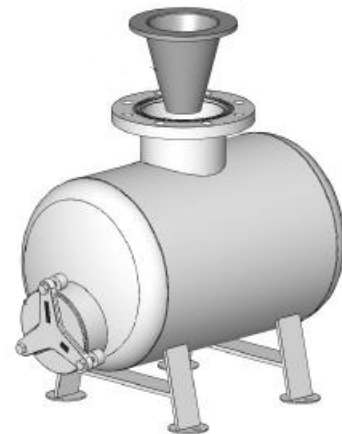

New Model	Inlet / Outlet	Body Diameter	Old Model	Underflow chamber Volume (liter)
	inch	inch		
RC90307	3/4"	3	50307	2
RC90410	1"	4	50410	2
RC90615	1½"	6	50615	10
RC90820	2"	8	50820	10
RC90830	3"	8	50830	10
RC91243	4" in/3" out	12	51243	60
RC91640	4"	16	51640	120
RC92060	6"	20	52060	220
RC92460	6"	24	52460	220
RC93080	8"	30	53080	320

Series RT0/RT1 (old SERIES 5900/5910)

ODIS Rapid Clarifier – Underflow Chamber

New Model	Volume (liter)	Old Model
RT00002	2	590002
RT10002	2	591002
RT00010	10	590010
RT10010	10	591010
RT00060	60	590060
RT00120	120	590120
RT00220	220	590220
RT00320	320	590320