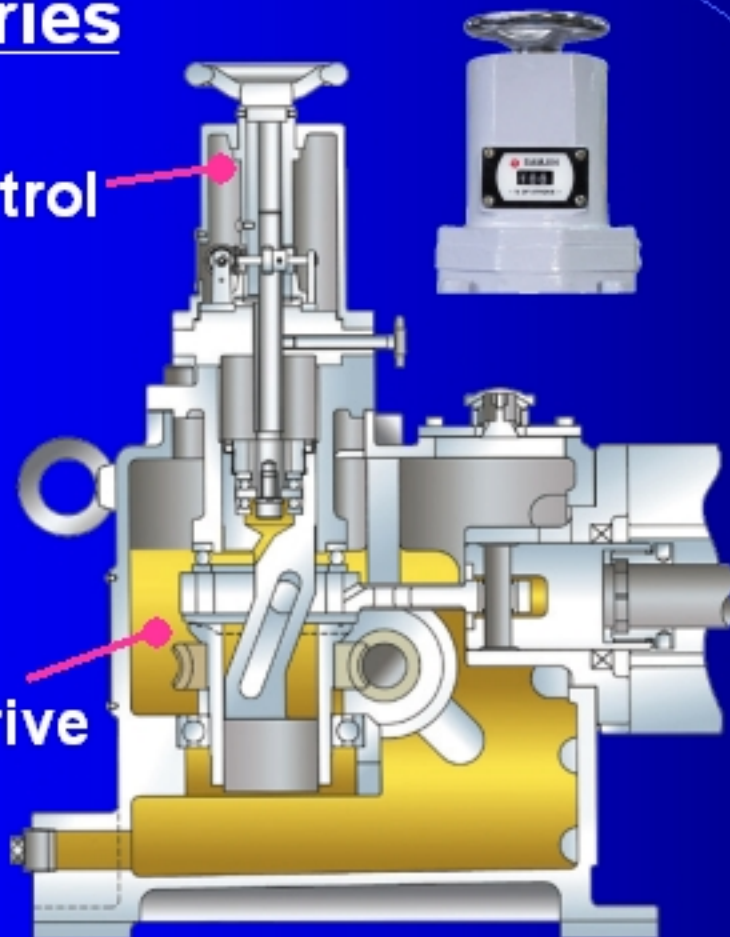

SAMJIN Metering Pumps

Construction

- HM3 Series

Flow Control Device

Robust Drive End

Diaphragm Type

Plunger Type