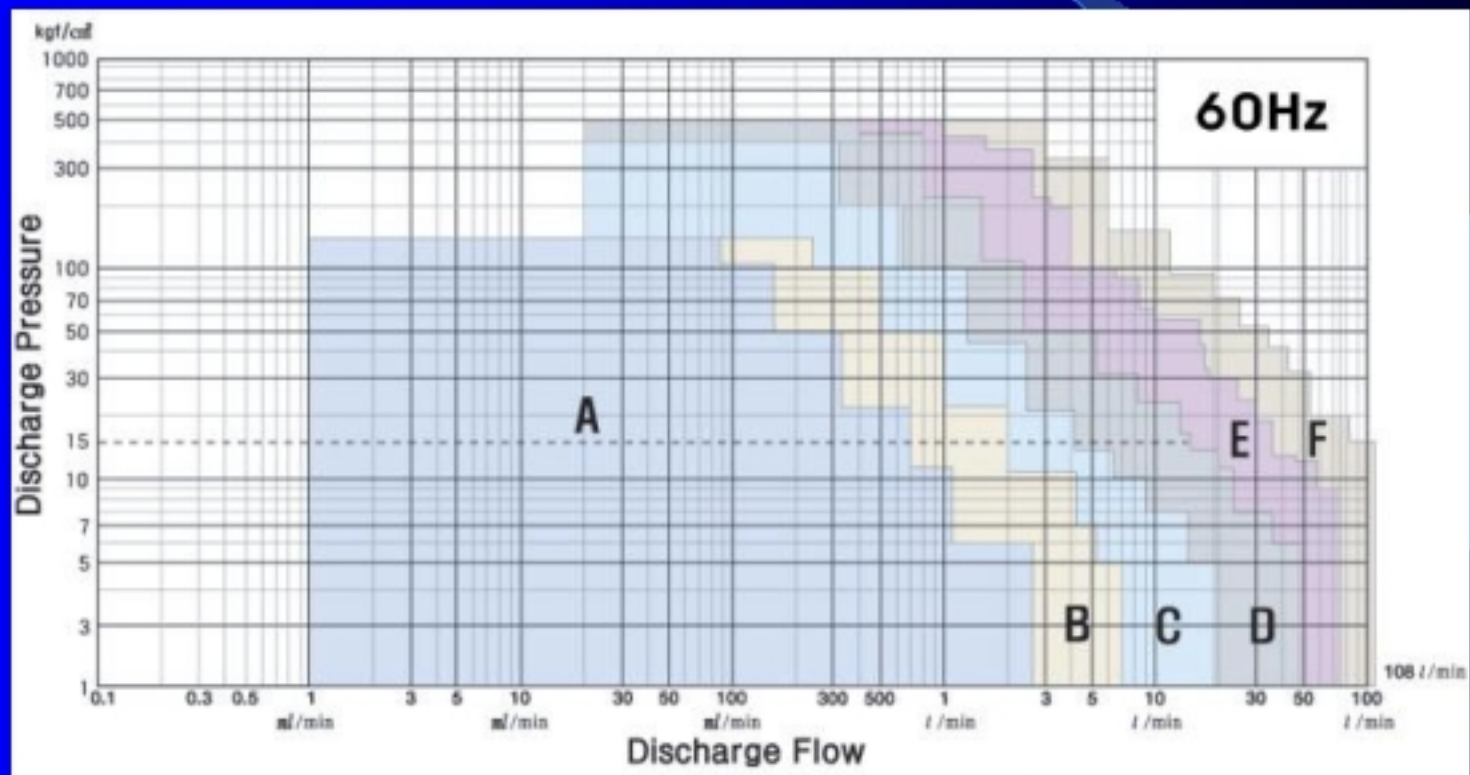

# SAMJIN Metering Pumps

- HM3 Series Performance Curves (Simplex)  
60 Hz