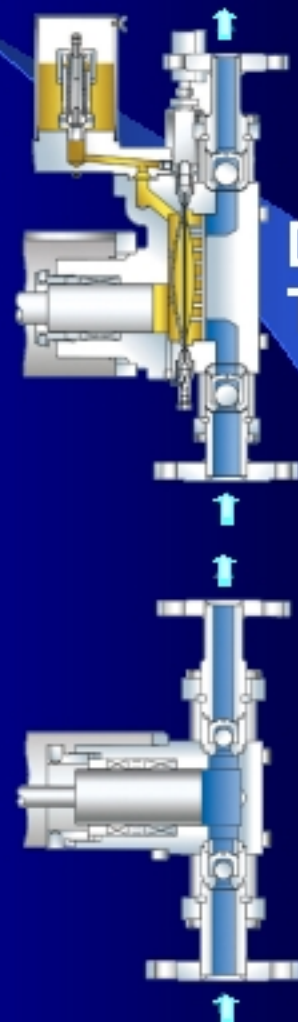

### ● Features

- Long Durability
- High Accuracy and High Linearity  
Discharge Flow :  $\pm 3\%$   
Discharge Pressure :  $\pm 1\%$
- Versatile Combination  
Duplex, triplex and Multiplex
- Versatile Flow Control System  
Servo Motor, Air Cylinder, Air Motor,  
Stroke Counter, Inverter Motor and  
Variable Speed Motor and etc.

## Construction

- HM3 Series

Flow Control Device

Robust Drive End

Diaphragm Type

Plunger Type