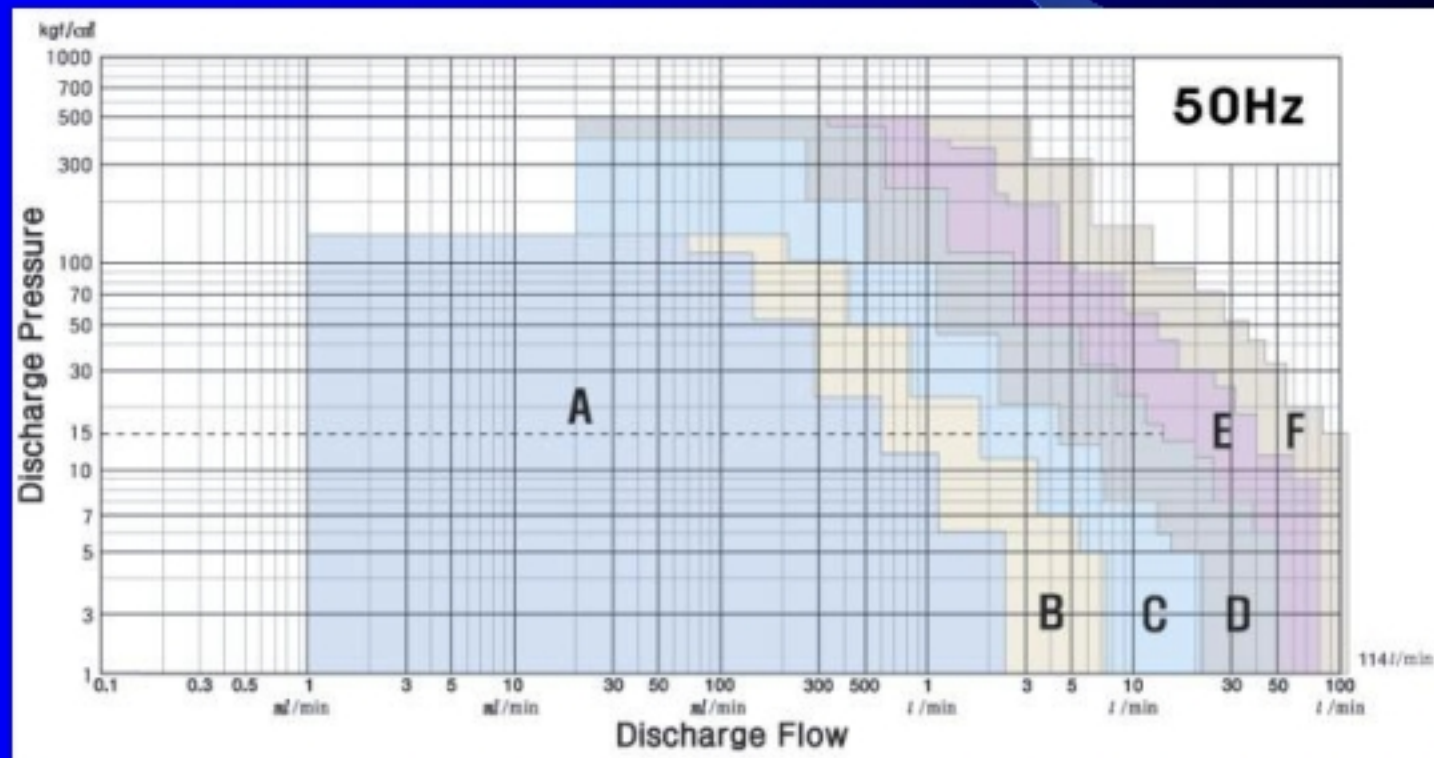

# SAMJIN Metering Pumps

- HM3 Series Performance Curves (Simplex)  
50 Hz