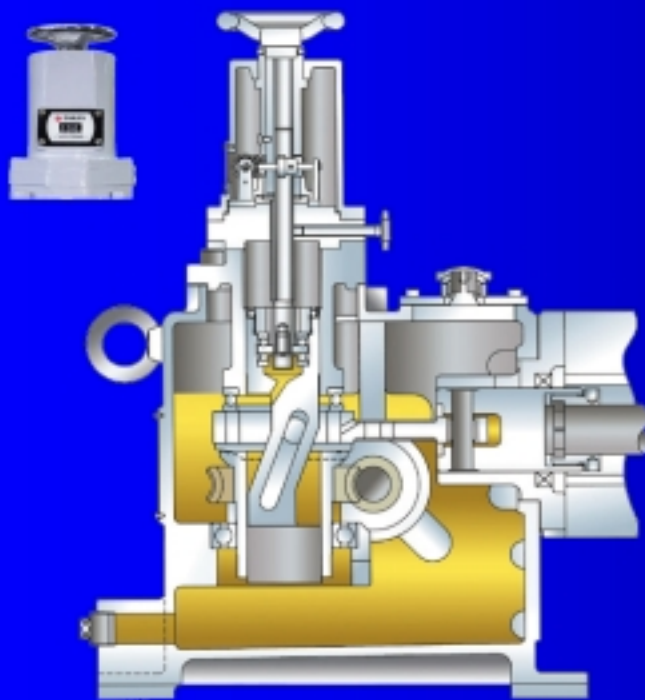

SAMJIN Metering Pumps

Construction

- HM3 Series

Diaphragm Type